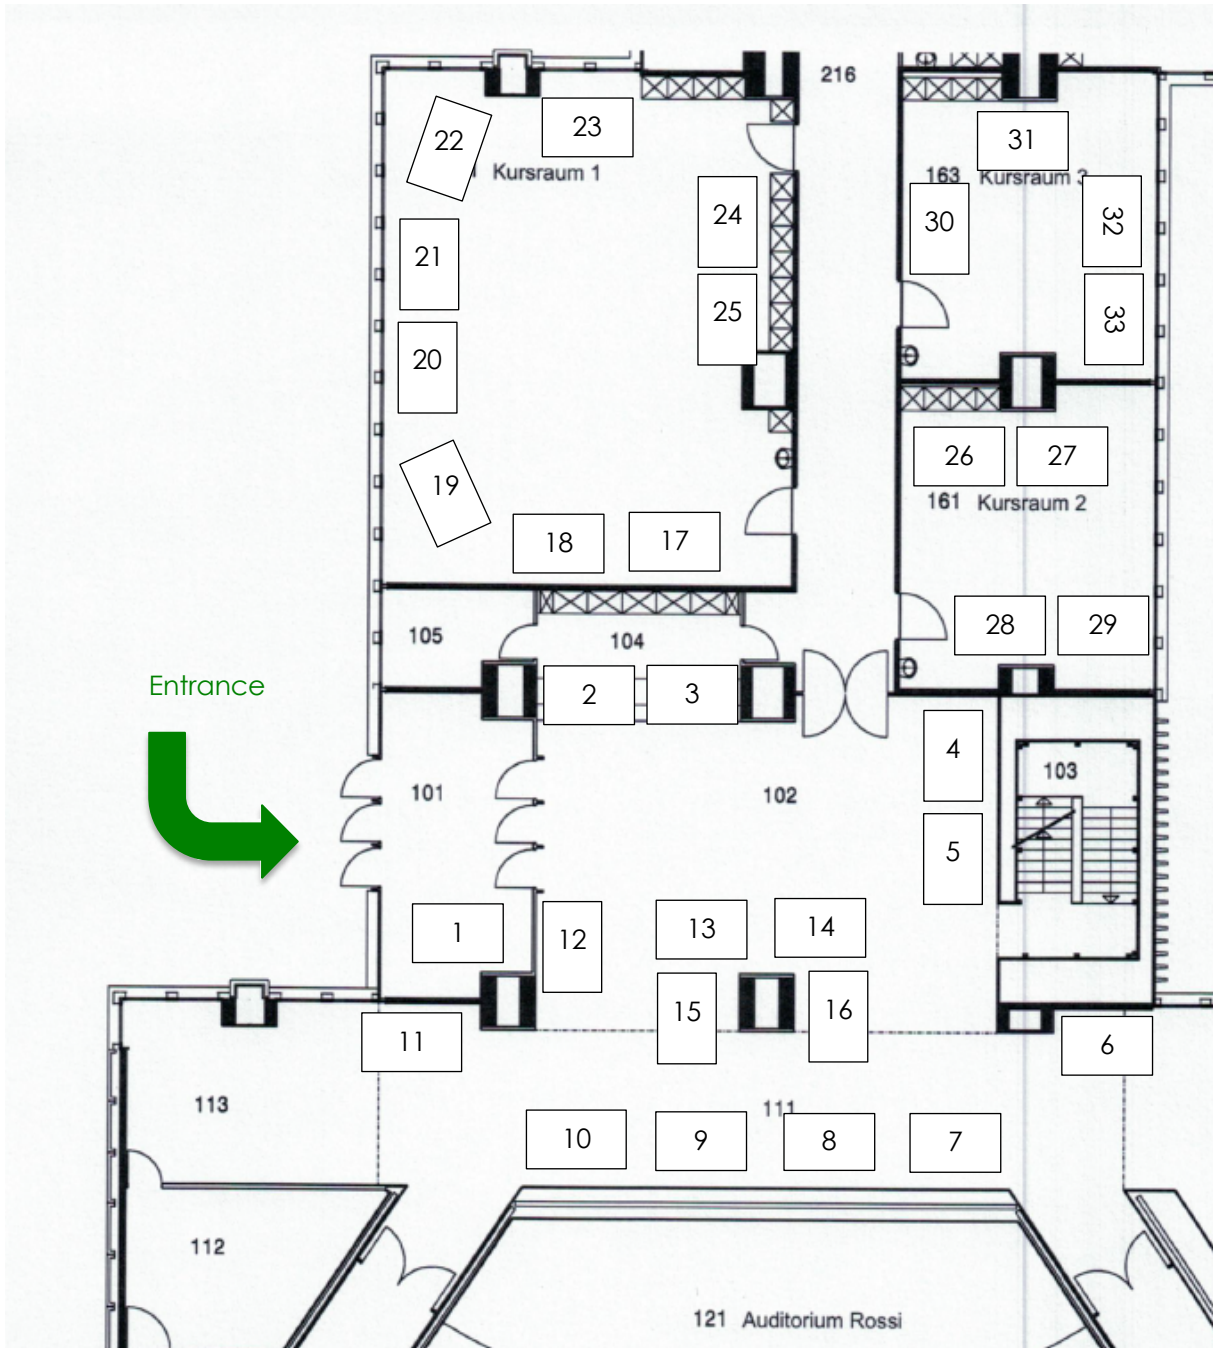

BME Day 2022

Industrial and Research Exhibition

BME Day 2022

Industrial and Research Exhibition

Foyer	
No	Company / Research Group
1	Registration
2	University of Bern, Innovation Office
3	MSc Artificial Intelligence in Medicine / MSc Biomedical Engineering
4	University of Bern, ARTORG Center, AI in Health and Nutrition
5	University of Bern, ARTORG Center, AI in Medical Imaging Laboratory
6	Haag-Streit AG
7	Ziemer Ophthalmic Systems AG
8	RetinAI SA
9	DomoHealth SA
10	Bien-Air Dental SA
11	Support Center for Advanced Neuroimaging (SCAN)
12	University of Bern, ARTORG Center, Cardiovascular Engineering
13	Helbling AG
14	Symbios Orthopédie SA
15	University of Bern, ARTORG Center, Urogenital Engineering
16	CAScination AG